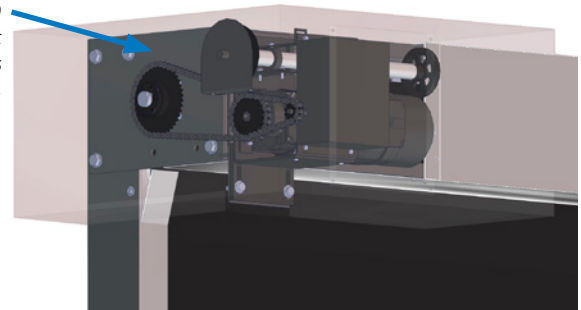

1/4" Black SBR rubber with polyester core weave. Flexible and resistant to abusive environments and impacts in temperatures from -40°F to +180°F

Compact, High Efficiency Helical Gear Head (HG) Operator provides fast & reliable springless operation.

PARK-KING™ Door Features	model HDP low headroom	model HDLH extra low headroom
<b>Door Size</b> — Maximum width x height – feet	25 x 10	25 x 10
<b>Headroom Clearance</b> — Minimum - inches	18	13
<b>Opening Speed</b> — inches per second (up to)	30	30
<b>Springless Design</b> — With optional inertia brake	•	•
<b>Curtain Type</b> — 1/4" Black SBR rubber with polyester core weave	•	•
<b>Static Windload</b> — 20 pounds per square foot	•	•
<b>Traveling Windbar</b> — for windy applications (optional)	•	n/a - optional weight for 15 lb/ft bottom bar
<b>Reversing Edge</b> — Pressure sensitive, wireless	Air-wave edge	2-wire electric edge
<b>Control Panel</b> — PLC and Inverter Drive soft start, soft stop	•	•
<b>Activation</b> — Remote controls, pull cords, loop & motion detectors and more	•	•
<b>Frame</b> — self-supporting Steel Mounting Angle	•	•
<b>Photoeyes</b> — Through Beam standard	•	•
<b>Egress</b> — Emergency Chain Hoist	•	•
<b>Other Options</b> — curtain colors, windows, hoods, access controls, speciality functions, sequencing, traffic lights and more	•	•