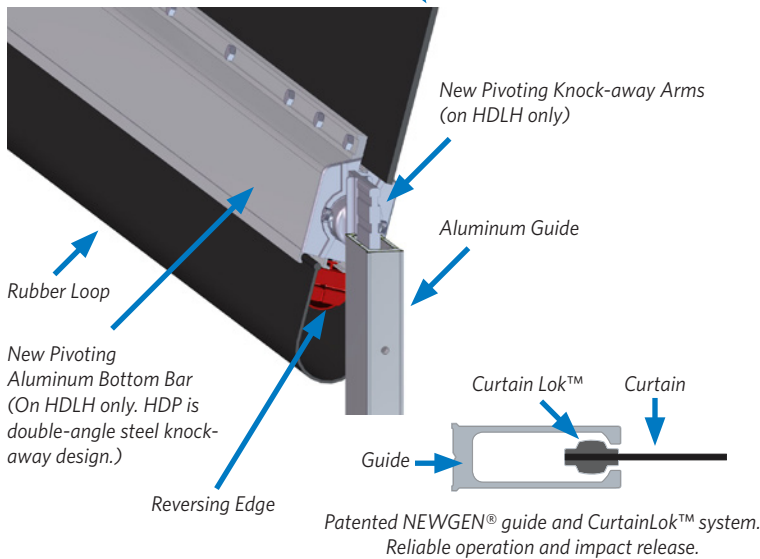

# LOW HEADROOM PARKING DOOR SYSTEMS

**Applications:** Condominiums, office towers, hotels, underground parking, airports

**PARK-KING™ doors combine rugged durability with a high performance drive system and sophisticated controls for superior low & extra low headroom parking garage door solutions.**

Outstanding reliability, minimal downtime and fast operation are essential requirements of parking garage door applications. Property and Maintenance Managers recognize the value of our PARK-KING™ doors proven durability and reliability combined with high speed performance and low maintenance.

1/4" Black SBR rubber with polyester core weave. Flexible and resistant to abusive environments and impacts in temperatures from -40°F to +180°F

Compact, High Efficiency Helical Gear Head (HG) Operator provides fast & reliable springless operation.