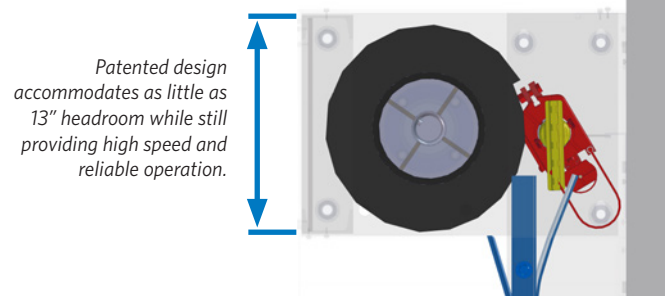

PARK-KING™ Door Features	model HDP low headroom	model HDLH extra low headroom
<b>Door Size</b> — Maximum width x height – feet	25 x 10	25 x 10
<b>Headroom Clearance</b> — Minimum - inches	18	13
<b>Opening Speed</b> — inches per second (up to)	30	30
<b>Springless Design</b> — With optional inertia brake	•	•
<b>Curtain Type</b> — 1/4" Black SBR rubber with polyester core weave	•	•
<b>Static Windload</b> — 20 pounds per square foot	•	•
<b>Traveling Windbar</b> — for windy applications (optional)	•	n/a - optional weight for 15 lb/ft bottom bar
<b>Reversing Edge</b> — Pressure sensitive, wireless	Air-wave edge	2-wire electric edge
<b>Control Panel</b> — PLC and Inverter Drive soft start, soft stop	•	•
<b>Activation</b> — Remote controls, pull cords, loop & motion detectors and more	•	•
<b>Frame</b> — self-supporting Steel Mounting Angle	•	•
<b>Photoeyes</b> — Through Beam standard	•	•
<b>Egress</b> — Emergency Chain Hoist	•	•
<b>Other Options</b> — curtain colors, windows, hoods, access controls, speciality functions, sequencing, traffic lights and more	•	•