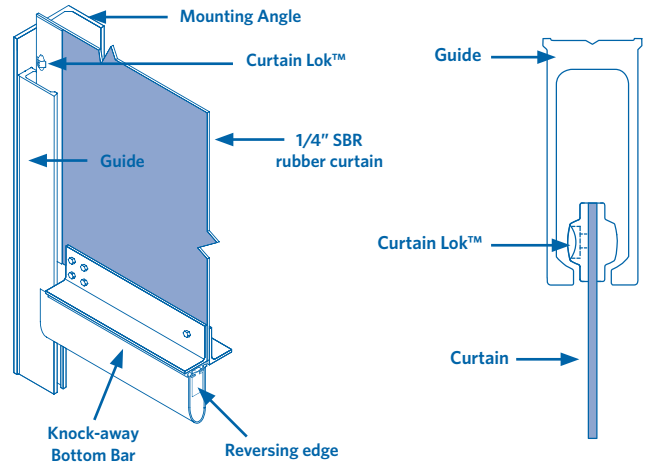

HDL Heavy Duty Large

Applications: Heavy manufacturing, steel, pulp & paper, waste management, oil & gas and mining.

TNR® leads the way with High Performance, Rugged Roll-up Doors for large openings

Big equipment needs big access openings. TNR® has the engineering and field experience that assures our custom built doors deliver peace of mind in your specific application.

TNR® Mechanical Features

- 1/4" Black SBR rubber with polyester core weave. Flexible and resistant to abusive environments in temperatures from -40°F to +180°F.
- Patented NEWGEN® guide and Curtain Lok™ system. Reliable and consistent door operation. No guide gap maintenance required.
- Bottom bar with rubber loop.
- Sleek profile with easy installation, reduced clearances & minimal maintenance.
- No hinges, cables, pulleys or tension springs.
- Guide mounted thru-beam photoelectric sensor.
- Options: colors, windows, hoods, reversing edge, traveling windbar and MSHA-rated self-extinguishing curtains.

TNR® Drive Features

- High Efficiency Helical Gear Head (HG) Operator with multi-function capacity PLC Control Panel.
- Options: access controls and specialty functions.

NEWGEN® Guide and Curtain Lok™ system

Standard Features	HDL23	HDL45
Opening Speed—Up to (inches per second)	20	18
Maximum Wind Resistance—88 mph (20 psf)	●	●
Type of Balancing—Counterbalance spring assembly cycle rating (000)	50K	50K
Reversing Edge—Pressure sensitive wireless edge	●	●
Control Panel—PLC or Relay Logic	●	●
Activation—Remotes, pull cords, loop detectors	●	●
Self Supporting Steel Frame—Steel Mounting Angle	●	●
Warranty—Limited lifetime warranty on curtain and NEWGEN® Guide. Two years on all other parts and workmanship.	●	●